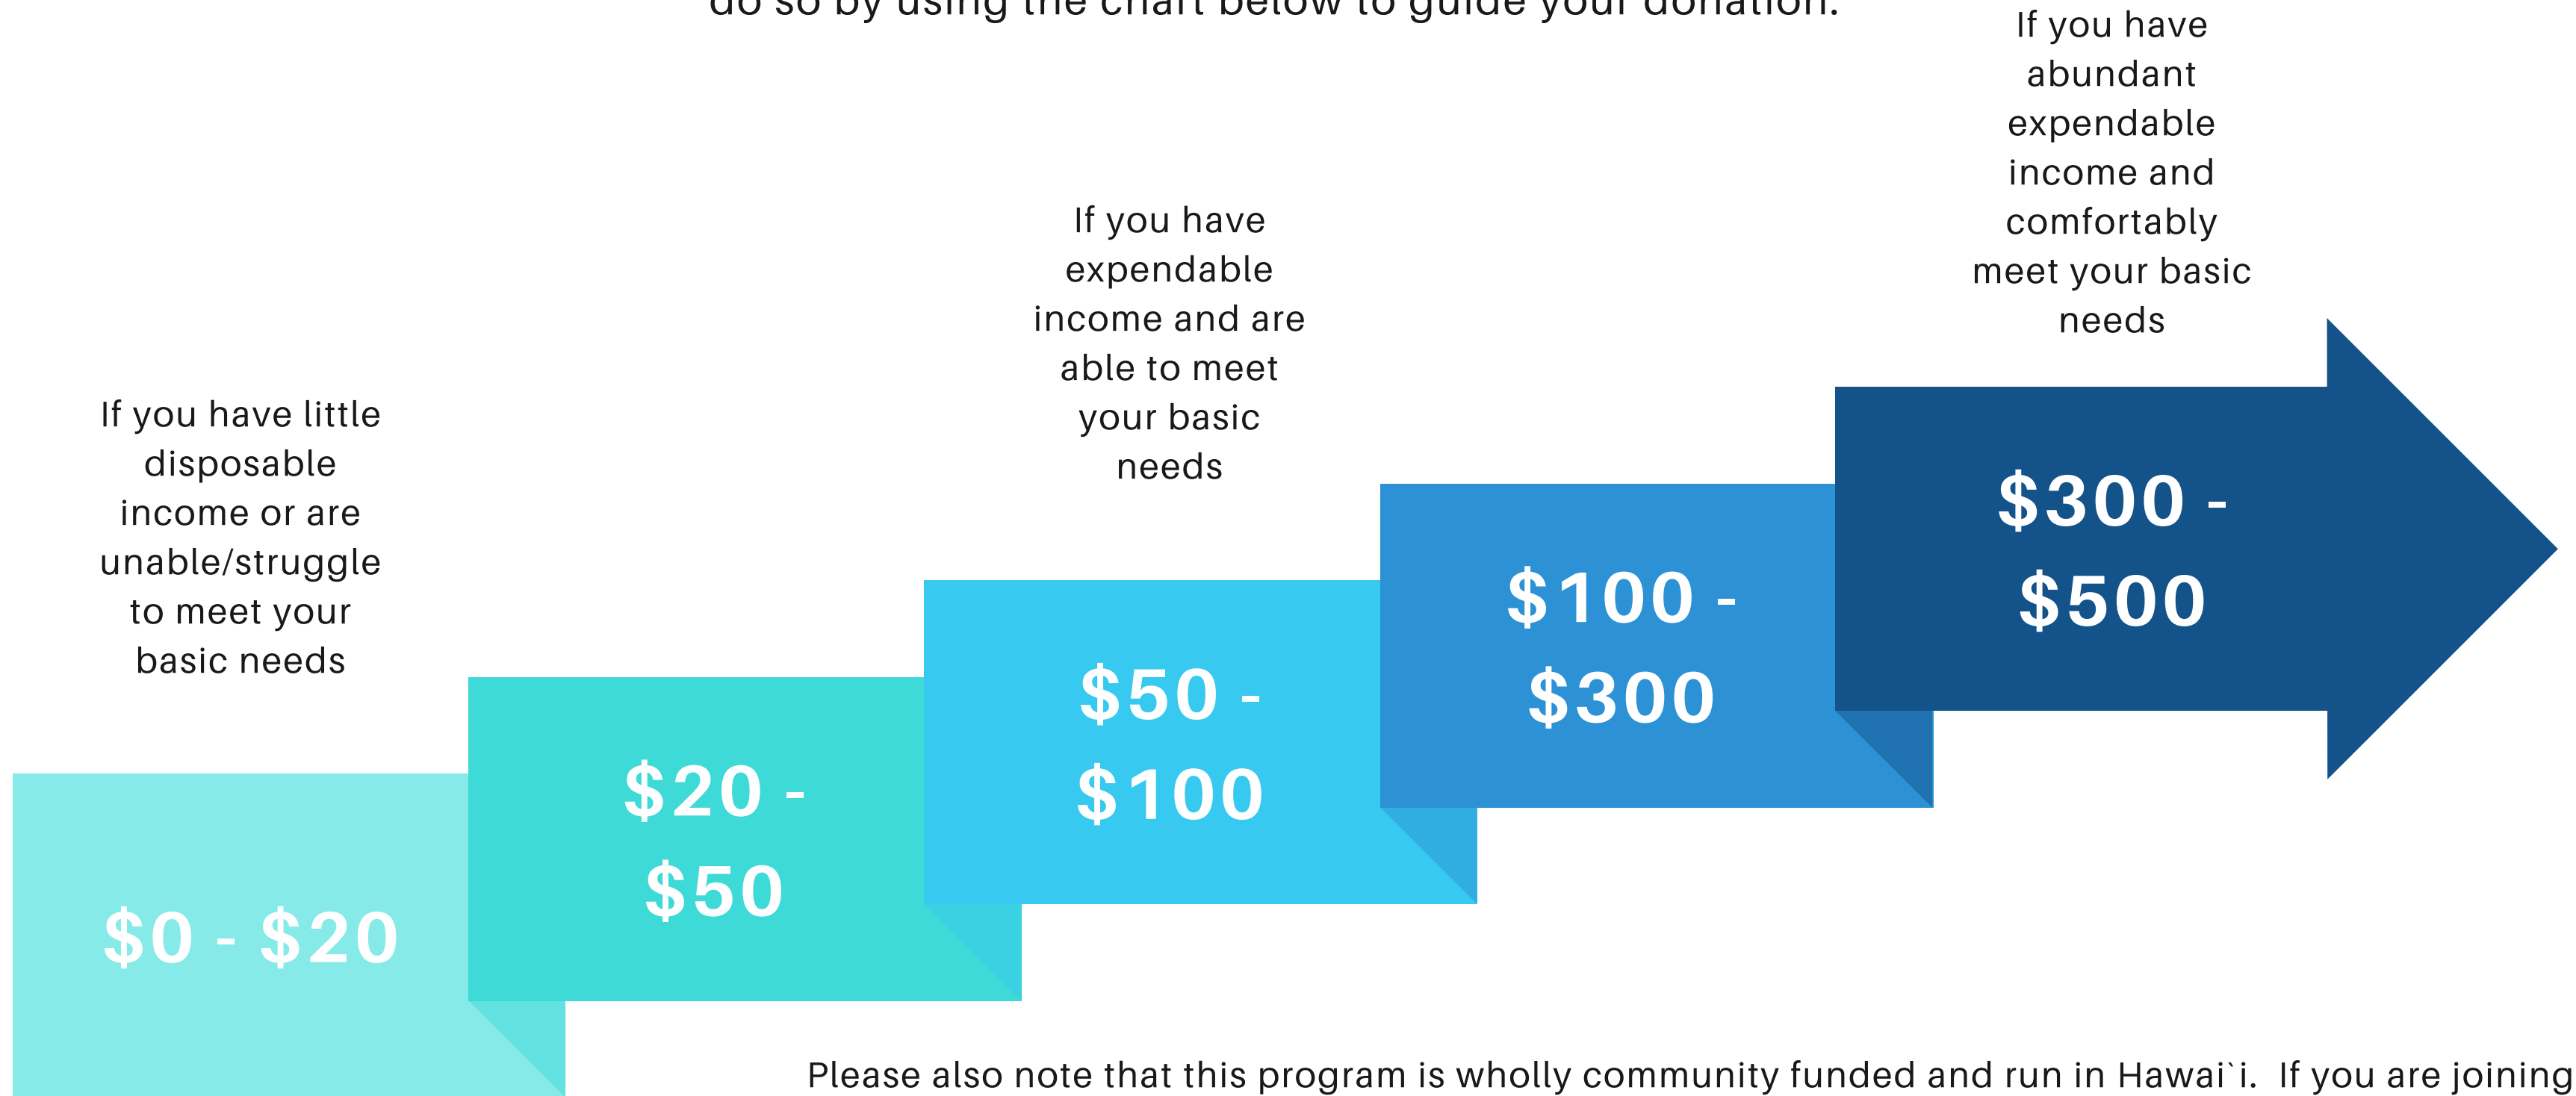

# LAING HAWAI`I SUGGESTED DONATION CHART

Our programming is brought to you FREE thanks to Hawai'i People's Fund and community support like yours. If you have the means to donate we encourage you to do so by using the chart below to guide your donation.

[Still unsure about your financial privilege? Click here.](#)

Please also note that this program is wholly community funded and run in Hawai`i. If you are joining from outside of this community please consider a donation more towards the right of the scale. If you are white or of non-Filipino descent with accumulated wealth please also consider a donation more towards the right of the scale as you will be consuming education from non-white people.